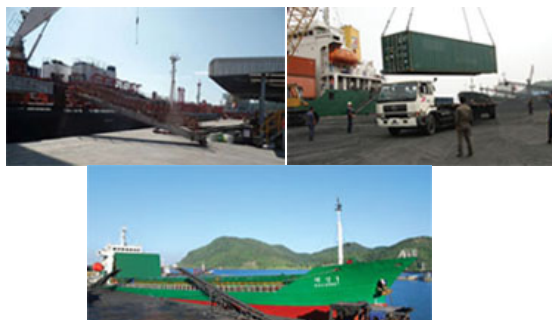

Korea Yongphung Corporation

The newly established Korea Yongphung Corporation is expanding its activities for trade, development and cooperation.

Its predecessor is the Myohyang Shipping Company which was inaugurated in 1993. Now it has developed into a mammoth enterprise comprising Trading Companies No. 1 and No. 2, Myohyang Shipping Company, Investment Trading Company and External Economic Technology Development Company. Its business categories include operation of cargo vessels and joint-owned vessels, trade in commodity, mining, fishing, construction abroad, technical cooperation, IT development, production and sale of IT products.

Affiliated to the corporation are such companies as Ryugyong Company 105 and Ryusin Joint Venture Company; Ryugyong Chain Filling Station, Reduced Iron Factory, Onchon Spring Factory, Onchon Aquaculture Farm Seafood Exports; Taedonggang Construction Company, Myohyang Crew Training School, Myohyang Crew Transient Station and several other training centres and some commercial outlets in Pyongyang and other places of the country.